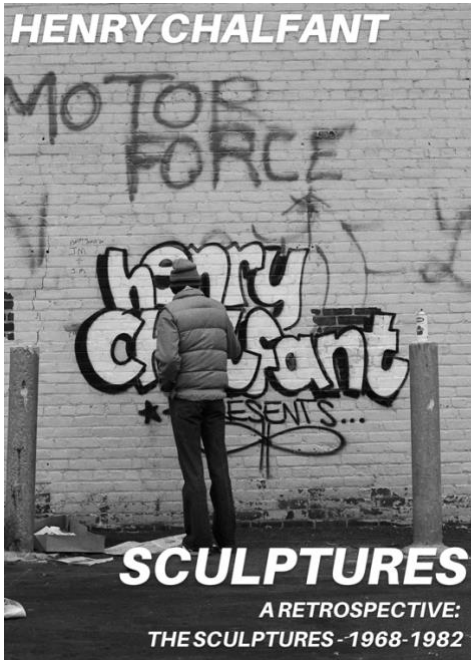

WALLWORKS NY

WALLWORKS NEW YORK
Kreate Hub
15 Canal Place
Bronx, NY 10451

Henry Chalfant
SCULPTURES – A Retrospective: The Sculptures – 1968-1982

Selected Price List:

Untitled (based on shards of glass from a broken bottle in the gutter), 1970s
Carved marble
18 x 10 x 26 in (approx.)
65,000.00 USD

WALLWORKS NY

Untitled (spoons), 1970s
Carved marble
30 x 11 x 14 in (approx.)
65,000.00 USD

WALLWORKS NY

Untitled (outdoors), 1970s
Carved limestone
33 x 30 x 6 in (approx.)
65,000.00 USD

WALLWORKS NY

Exhibition Poster
Digital print on cardstock
18 x 24 in
Signed by the artists
Edition of 50
50.00 USD